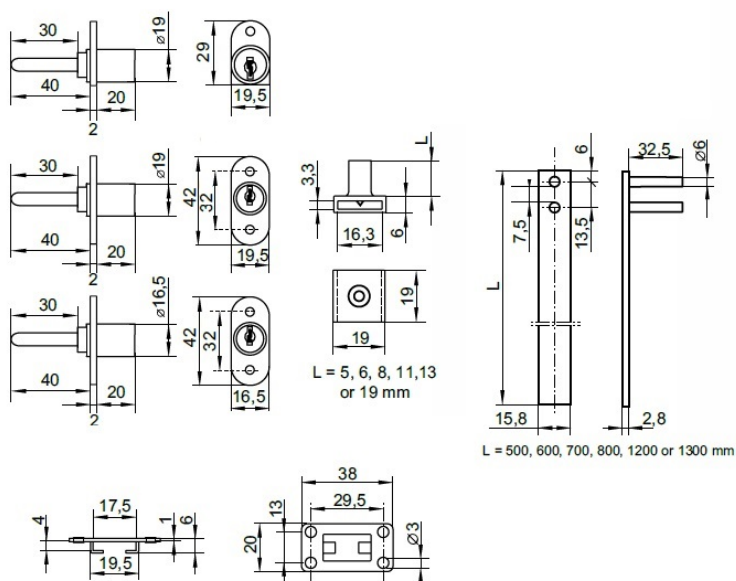

## Description:

Cent. Lock 1018/600mm, Alu Look,  $\phi 19 \times 20 \text{mm}$ , 40mm Tail, MK SISO, Complete With 1x600mm Locking Bar, 2xMetal Bar Guides &, 3x13mm Adjustable Pegs

## Item number:

14.03.127-9

Units	Box	Carton	HS Code	Barcode
Pcs.	24	120	8301300000	
				5704866034951