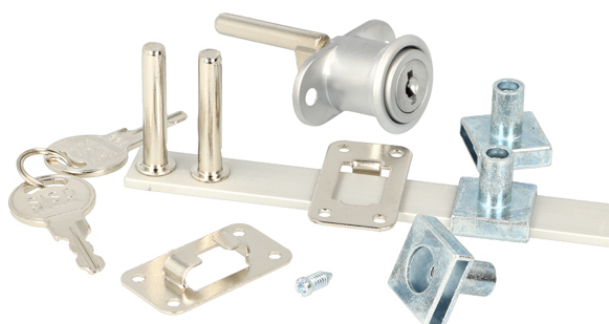

PRODUCT SHEET

Description:

Cent. Lock 1018/600mm, Alu Look, $\phi 19 \times 20 \text{mm}$, 40mm Tail, MK SISO, Complete With 1x600mm Locking Bar, 2xMetal Bar Guides &, 3x13mm Adjustable Pegs

Item number:

14.03.127-9

Units	Box	Carton	HS Code	Barcode
Pcs.	24	120	8301300000	
				5704866034951

SISO A/S

Mileparken 11
DK-2740 Skovlunde
Denmark
VAT: DK 24786013

Phone +45 45 830 900

www.siso.dk
siso@siso.dk

Danske Bank
Nytorv Branch
Copenhagen
SWIFT: DABADKKK

Account no.
4180 3112 112936
IBAN Account
DK7230003112112936